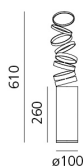

PRODUCT DATA SHEET

Decomposé Light Table

“The projected light is broken down on each ring, light rays come to life in a scenic dance, made of shadows circulating around the central heart.” Atelier Oï

Fumé Gold Orange Red

Watt	Dimensions	Color	Code	Product name
max 1x8W fluo o 1x6W LED	H 26 cm		DOI4600C80	Decomposé Light Table - Fumé
			DOI4600C02	Decomposé Light Table - Gold
			DOI4600C03	Decomposé Light Table - Orange
			DOI4600C16	Decomposé Light Table - Red